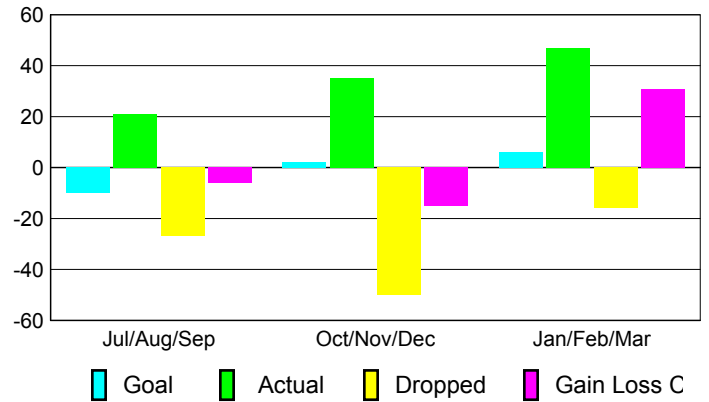

Membership Results 2009-2010

Goal, New, Dropped, Gain/Loss

Comparison of Membership Gain/Loss

Current Year Compared to the Previous Year