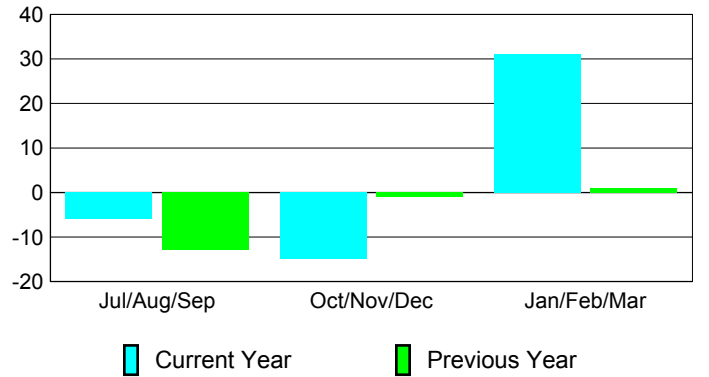

Membership Results
2009-2010

Membership
2008-2009

Month	Net Memb Goal	Actual New Memb	Actual Dropped Memb	Gain/Loss of Memb	Gain/Loss of Memb
Jul/Aug/Sep	-10	21	-27	-6	-13
Oct/Nov/Dec	2	35	-50	-15	-1
Jan/Feb/Mar	6	47	-16	31	1
Totals	-2	103	-93	10	-13

Membership Results 2009-2010

Goal, New, Dropped, Gain/Loss

Comparison of Membership Gain/Loss

Current Year Compared to the Previous Year

Gender Comparison 2009-2010

Jul/Aug/Sep

Oct/Nov/Dec

Jan/Feb/Mar